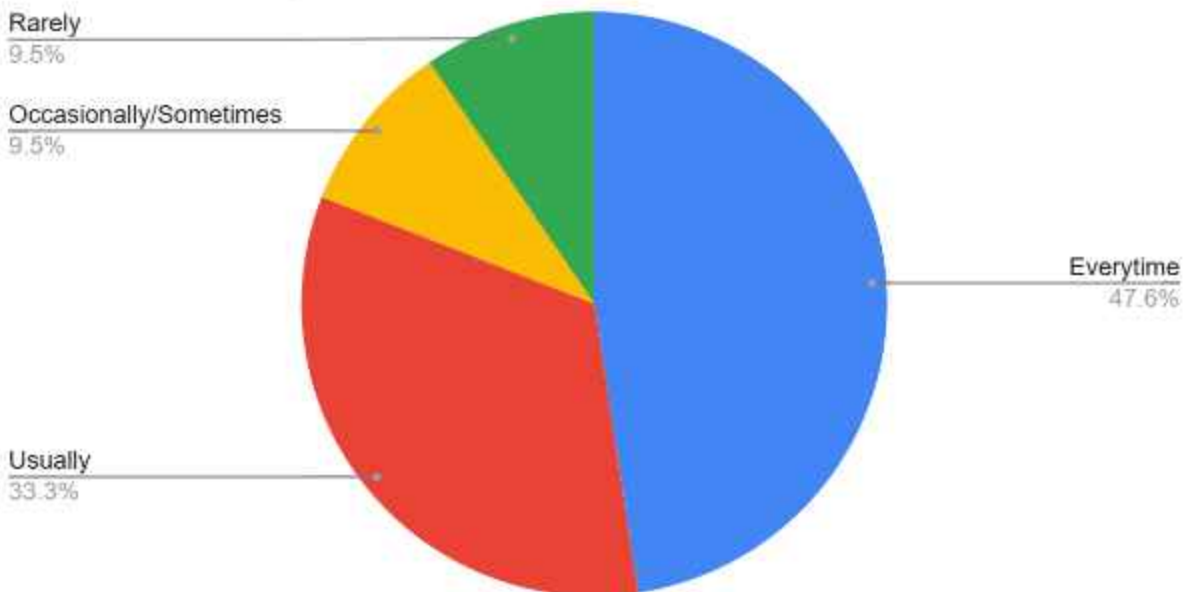

Count of 6. Was your performance in internal assessment discussed with you?