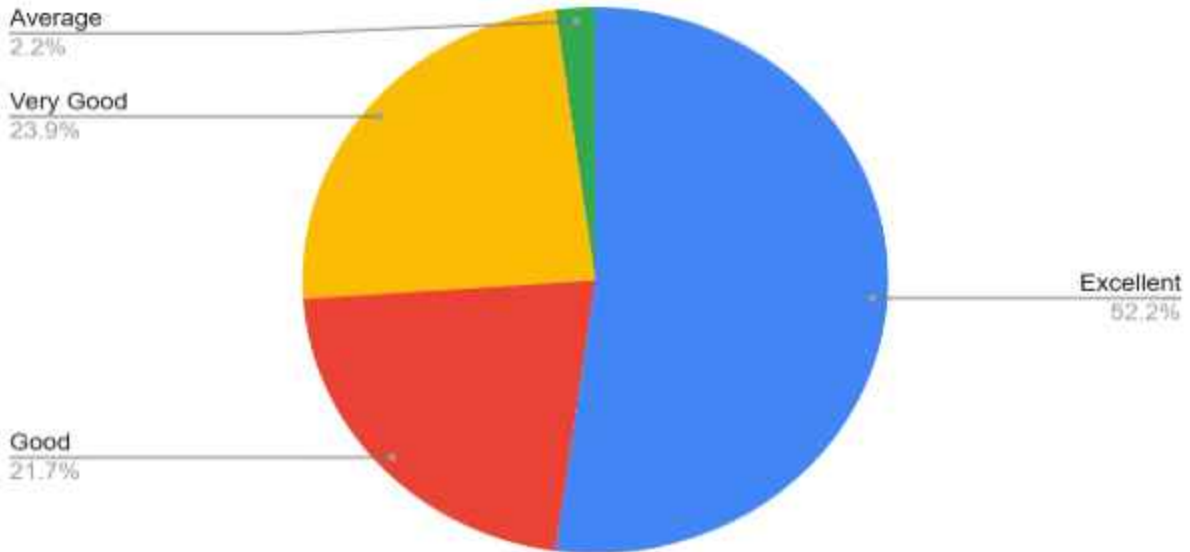

KASTURBA GANDHI DEGREE & PG COLLEGE FOR WOMEN

WEST MARREDPALLY, SECUNDERABAD, TELANGANA - 500026

(Sponsored & Managed Jointly by the Osmania Graduates' Association And The Exhibition Society, Hyderabad)
(Affiliated to Osmania University)

Count of Please rate the institution with respect to these parameters [Extracurricular activities [NSS /NCC /Sports]]