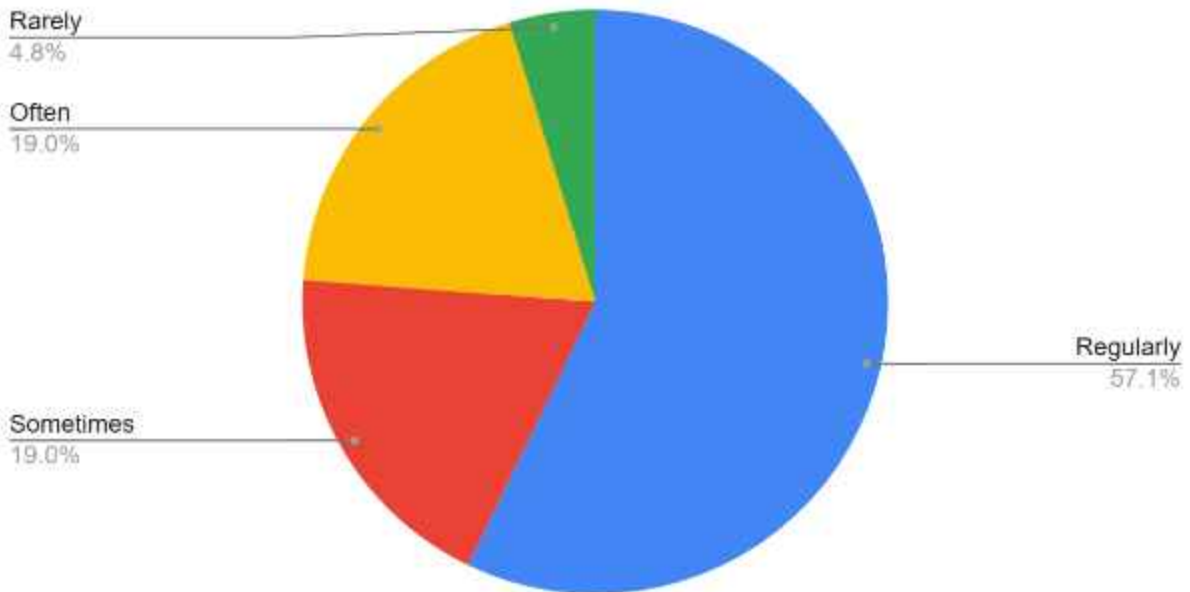

Count of 11. Your mentor/class-incharge does a necessary follow-up with an assigned task to you