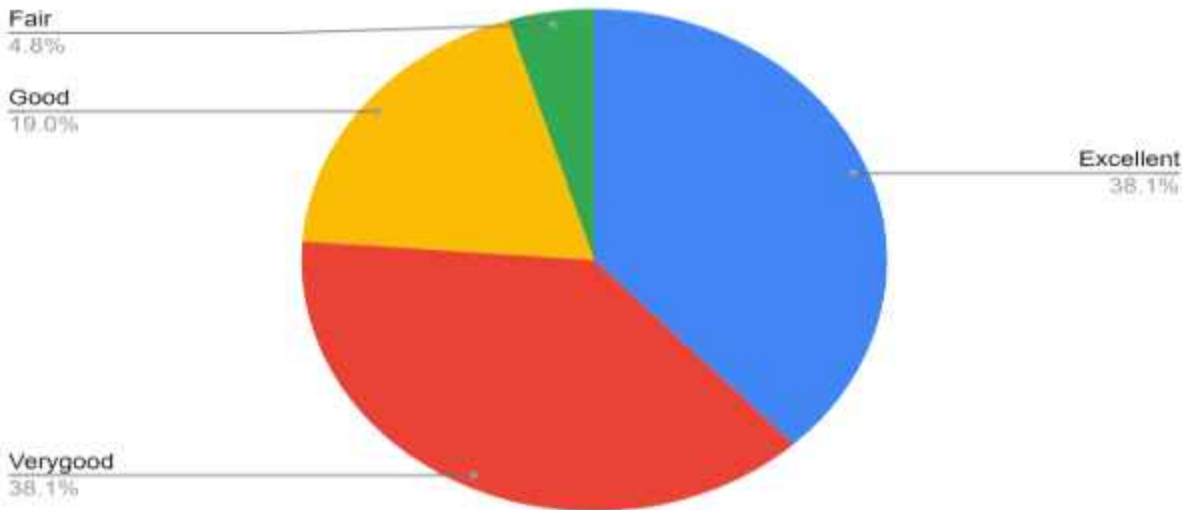

KASTURBA GANDHI DEGREE & PG COLLEGE FOR WOMEN

WEST MARRDPALLY, SECUNDERABAD, TELANGANA - 500026

(Sponsored & Managed Jointly by the Osmania Graduates' Association And The Exhibition Society, Hyderabad)
(Affiliated to Osmania University)

Count of 4. Do teachers adopt conceptual and experiential based teaching methods