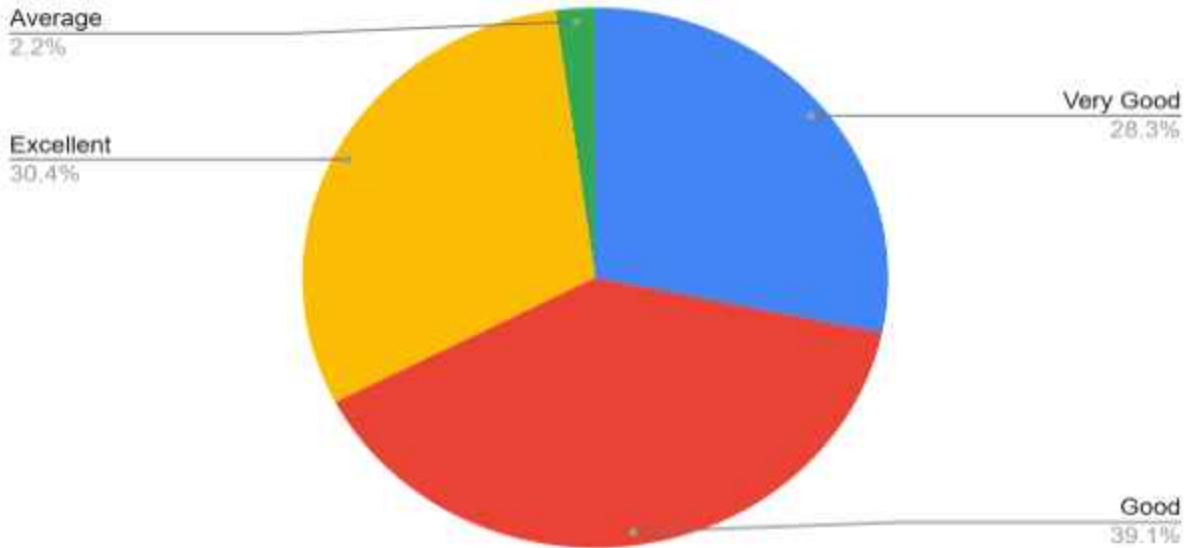

KASTURBA GANDHI DEGREE & PG COLLEGE FOR WOMEN

WEST MARREDPALLY, SECUNDERABAD, TELANGANA - 500026

(Sponsored & Managed Jointly by the Osmania Graduates' Association And The Exhibition Society, Hyderabad)
(Affiliated to Osmania University)

Count of Please rate the institution with respect to these parameters [Add on courses]