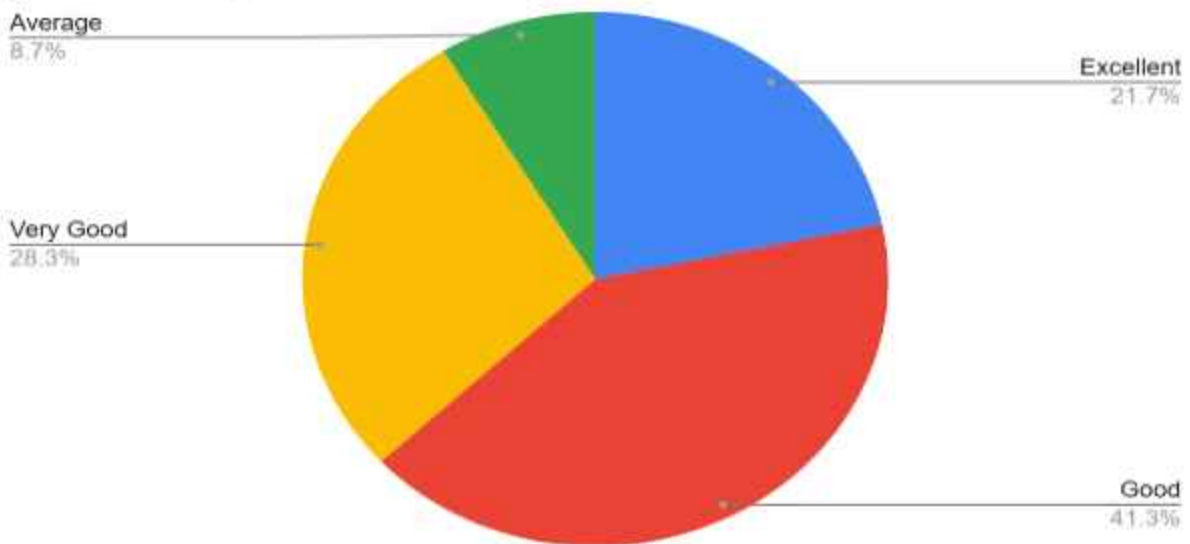

Count of Please rate the institution with respect to these parameters [Canteen/cafeteria]

Count of Please rate the institution with respect to these parameters [Hostel Facilities]

by Sheena

PRINCIPAL
Kasturba Gandhi Degree & PG. College
For Women, Marredpally
SECUNDERABAD.