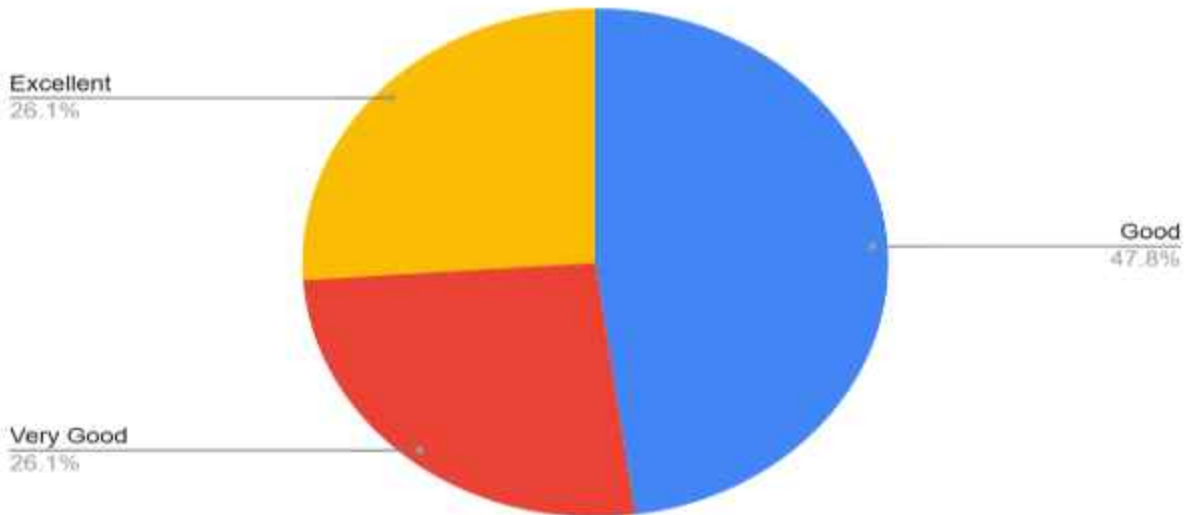

KASTURBA GANDHI DEGREE & PG COLLEGE FOR WOMEN

WEST MARREDPALLY, SECUNDERABAD, TELANGANA - 500026

(Sponsored & Managed Jointly by the Osmania Graduates' Association And The Exhibition Society, Hyderabad)
(Affiliated to Osmania University)

Count of Please rate the institution based on these parameters
[Content and Design of Curriculum]