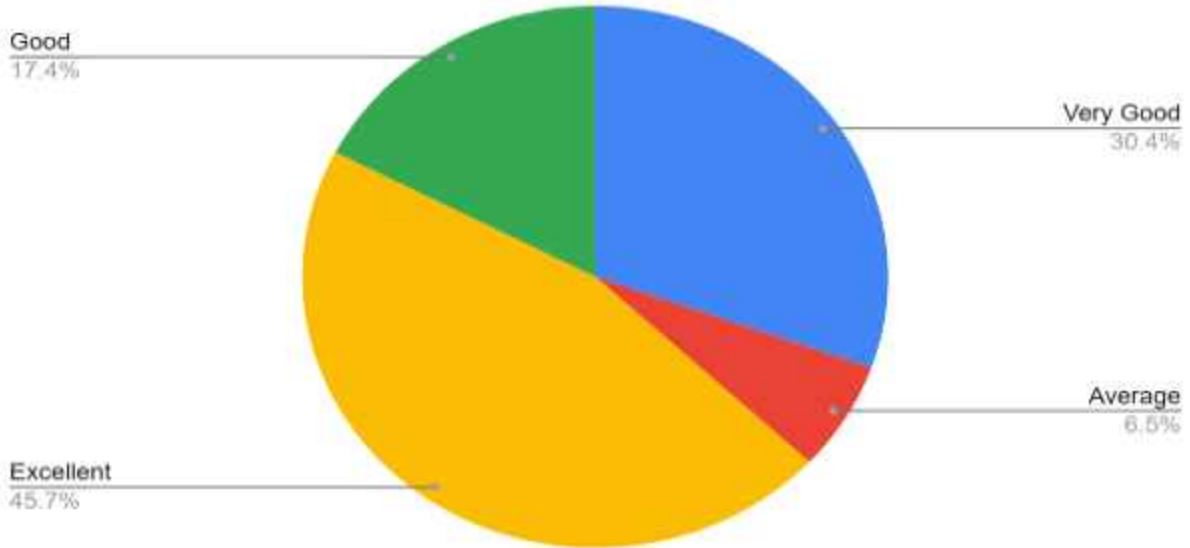

KASTURBA GANDHI DEGREE & PG COLLEGE FOR WOMEN

WEST MARREDPALLY, SECUNDERABAD, TELANGANA - 500026

(Sponsored & Managed Jointly by the Osmania Graduates' Association And The Exhibition Society, Hyderabad)
(Affiliated to Osmania University)

Count of Please rate the institution with respect to these parameters [Faculty]