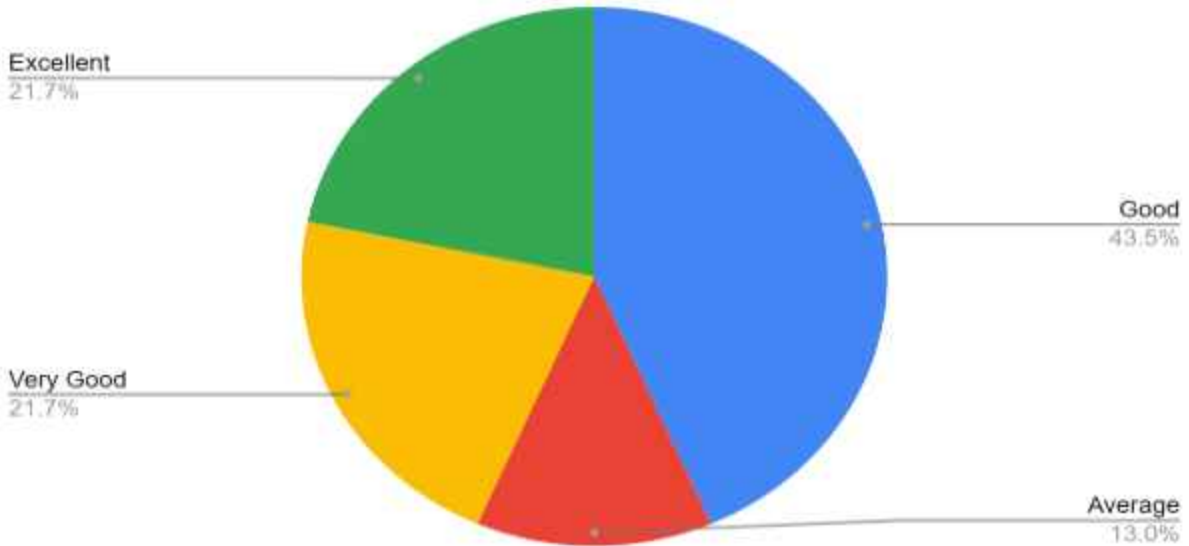

KASTURBA GANDHI DEGREE & PG COLLEGE FOR WOMEN

WEST MARREDPALLY, SECUNDERABAD, TELANGANA - 500026

(Sponsored & Managed Jointly by the Osmania Graduates' Association And The Exhibition Society, Hyderabad)
(Affiliated to Osmania University)

Count of Please rate the institution based on these parameters
[Hostel Facility, If applicable]