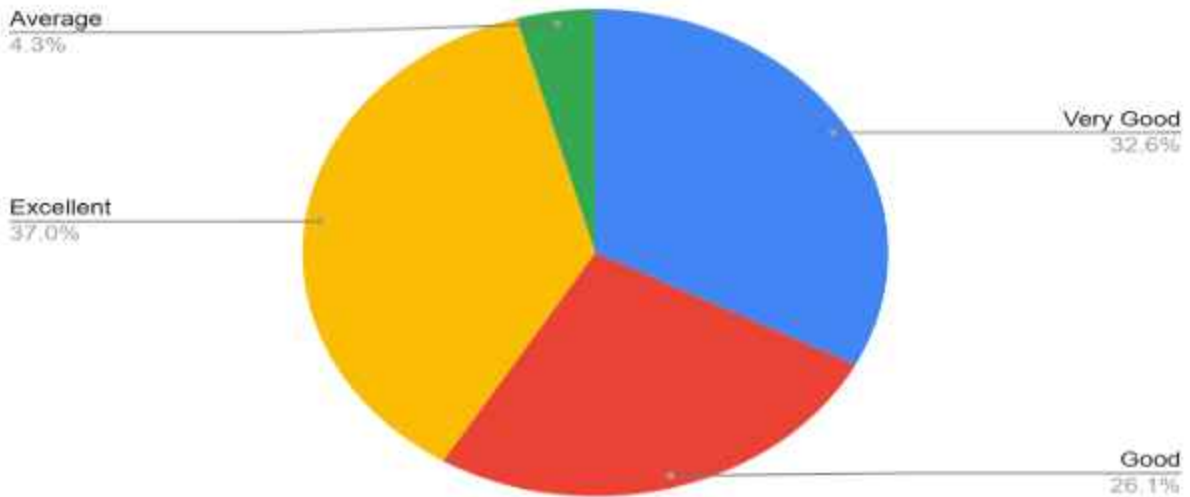

Count of Please rate the institution with respect to these parameters [Add on courses]

Count of Please rate the institution with respect to these parameters [Guest Lectures / Seminars / Workshops]

PRINCIPAL
Kasturba Gandhi Degree & P.G. College
For Women, Marredpally
SECUNDERABAD.