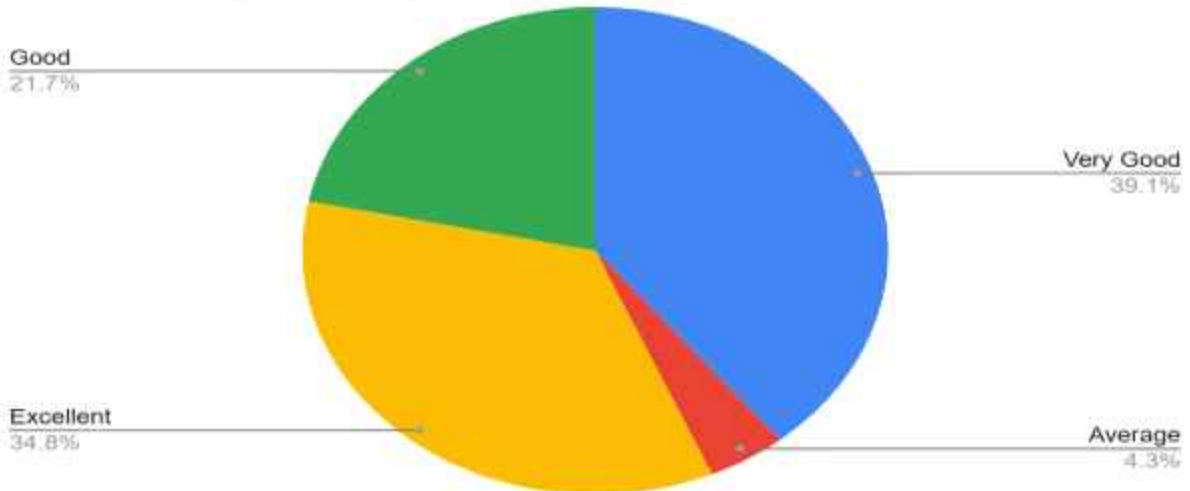

Count of Please rate the institution with respect to these parameters [Teaching Methodology]