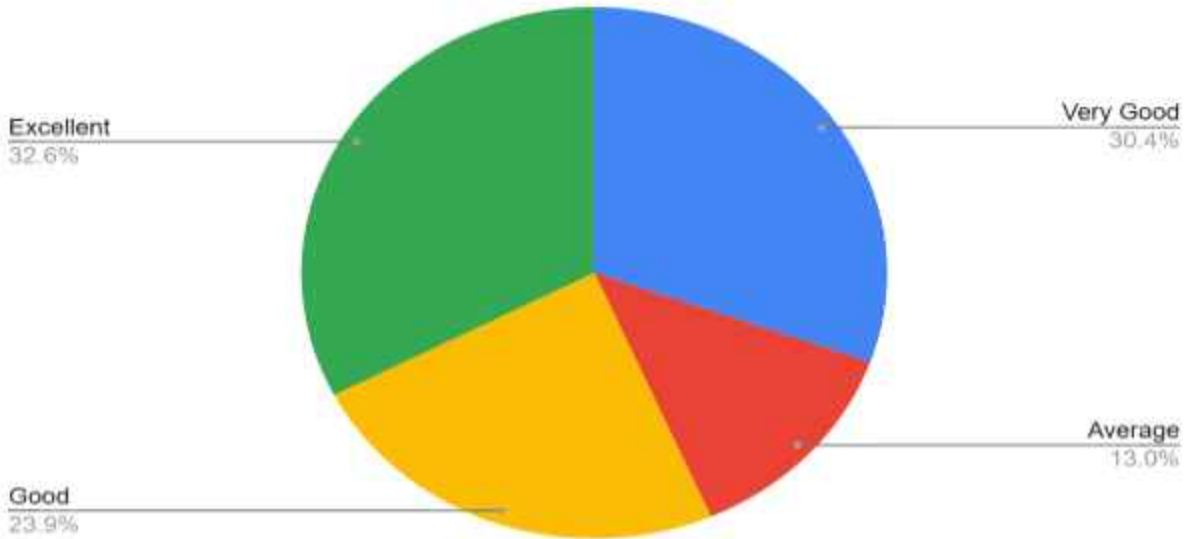

KASTURBA GANDHI DEGREE & PG COLLEGE FOR WOMEN

WEST MARREDPALLY, SECUNDERABAD, TELANGANA - 500026

(Sponsored & Managed Jointly by the Osmania Graduates' Association And The Exhibition Society, Hyderabad)
(Affiliated to Osmania University)

Count of Please rate the institution with respect to these parameters [On Campus Placements support]