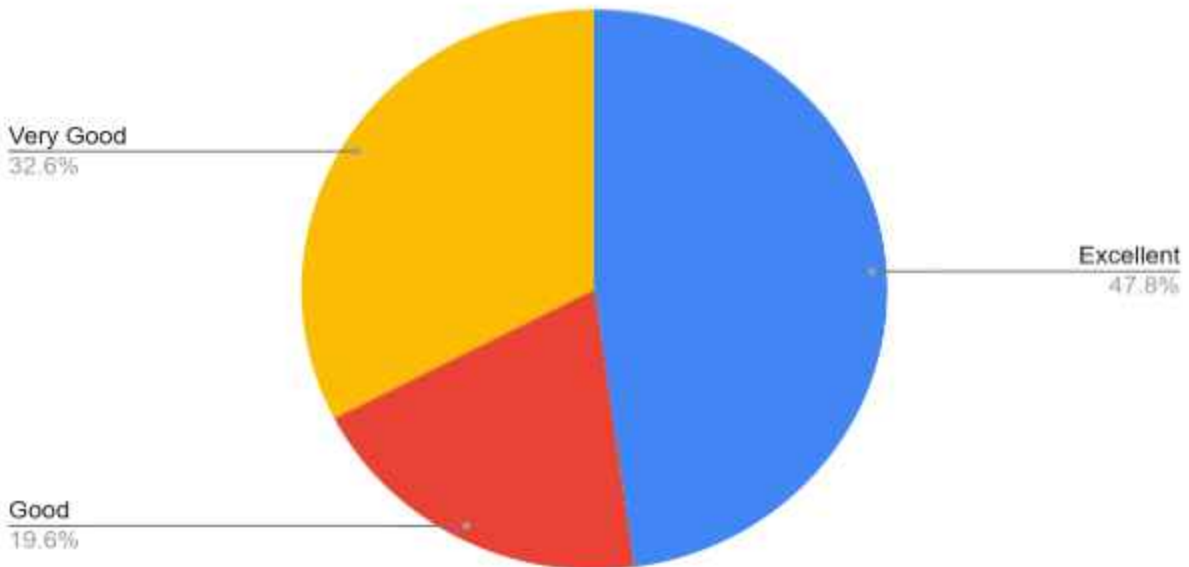

Count of Please rate the institution based on these parameters
[Hostel Facility, If applicable]

Count of Please rate the institution with respect to these
parameters [Environment /Ambience]

by Sheena

PRINCIPAL
Kasturba Gandhi Degree & P.G. College
For Women, Marredpally
SECUNDERABAD.