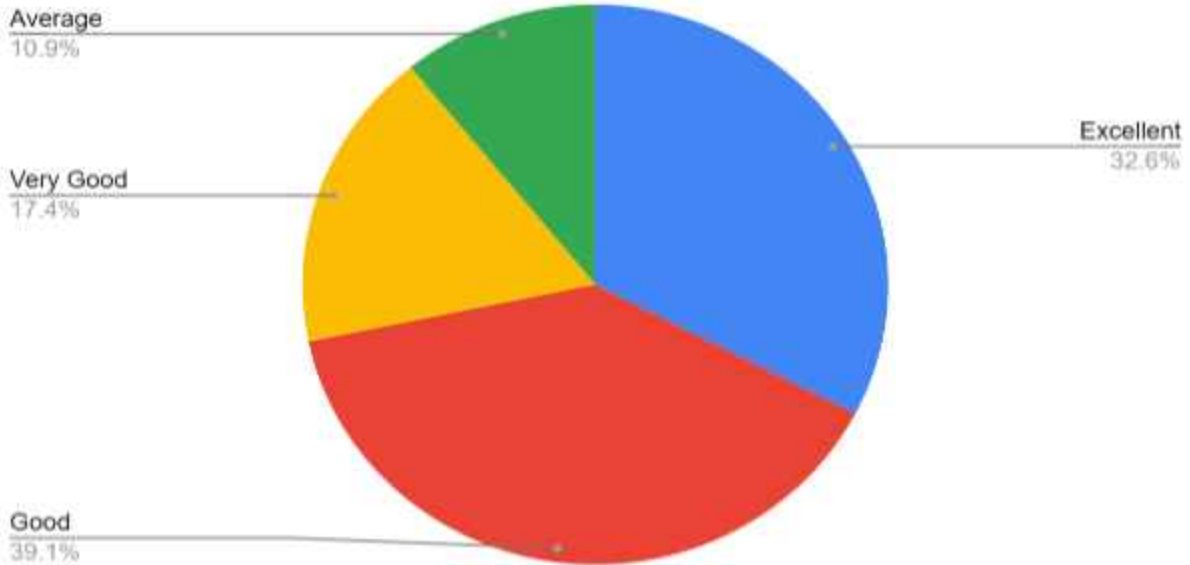

Count of Please rate the institution with respect to these parameters [Canteen/cafeteria]

Count of Please rate the institution with respect to these parameters [Hostel Facilities]

by Sheena

PRINCIPAL
Kasturba Gandhi Degree & PG. College
For Women, Marredpally
SECUNDERABAD.