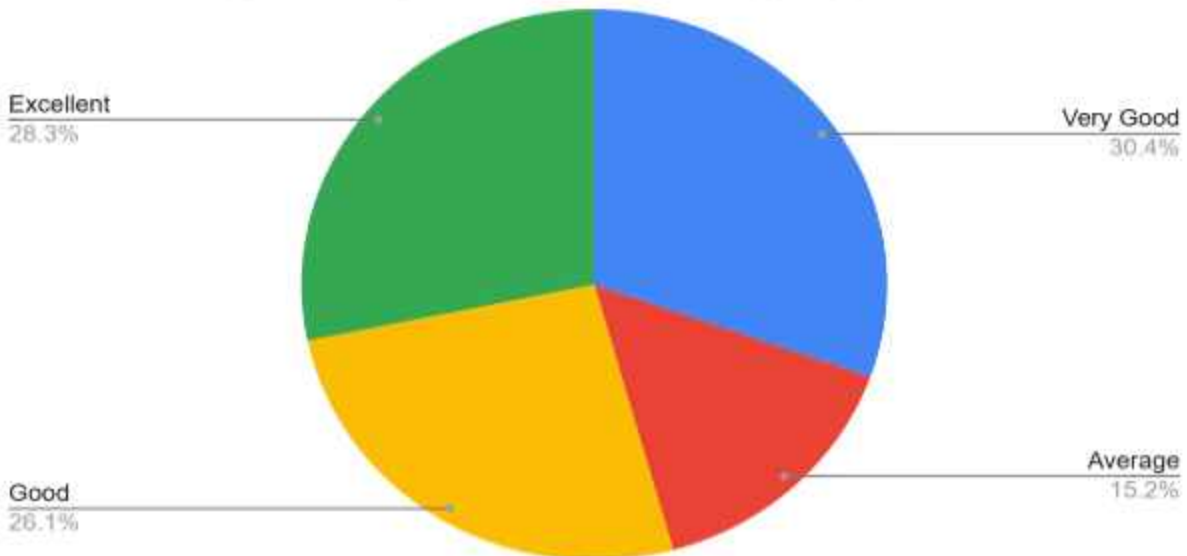

Count of Please rate the institution with respect to these parameters [Off Campus Placements support]