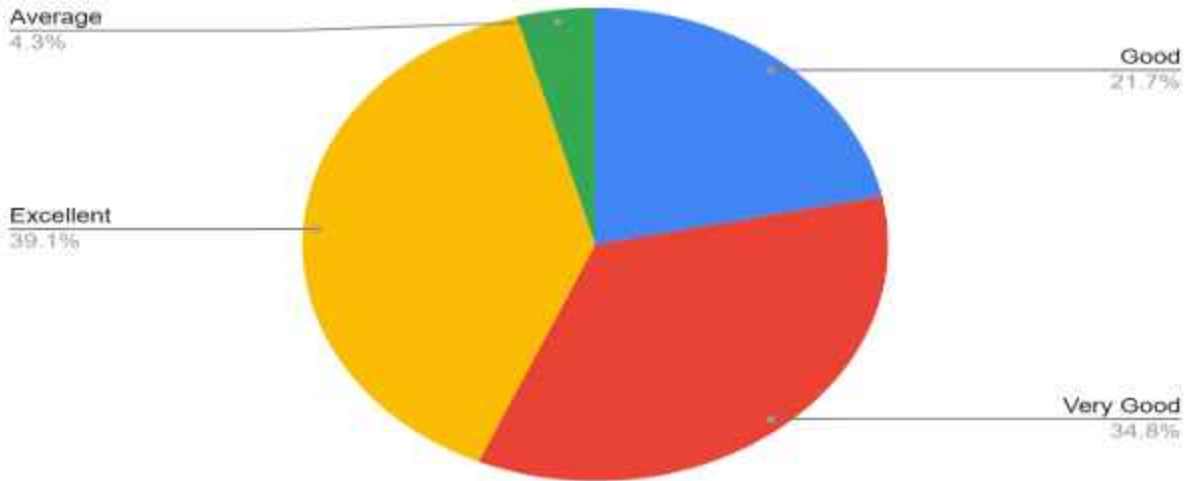

KASTURBA GANDHI DEGREE & PG COLLEGE FOR WOMEN

WEST MARREDPALLY, SECUNDERABAD, TELANGANA - 500026

(Sponsored & Managed Jointly by the Osmania Graduates' Association And The Exhibition Society, Hyderabad)
(Affiliated to Osmania University)

Count of Please rate the institution based on these parameters
[Counselling and guidance given to your ward]