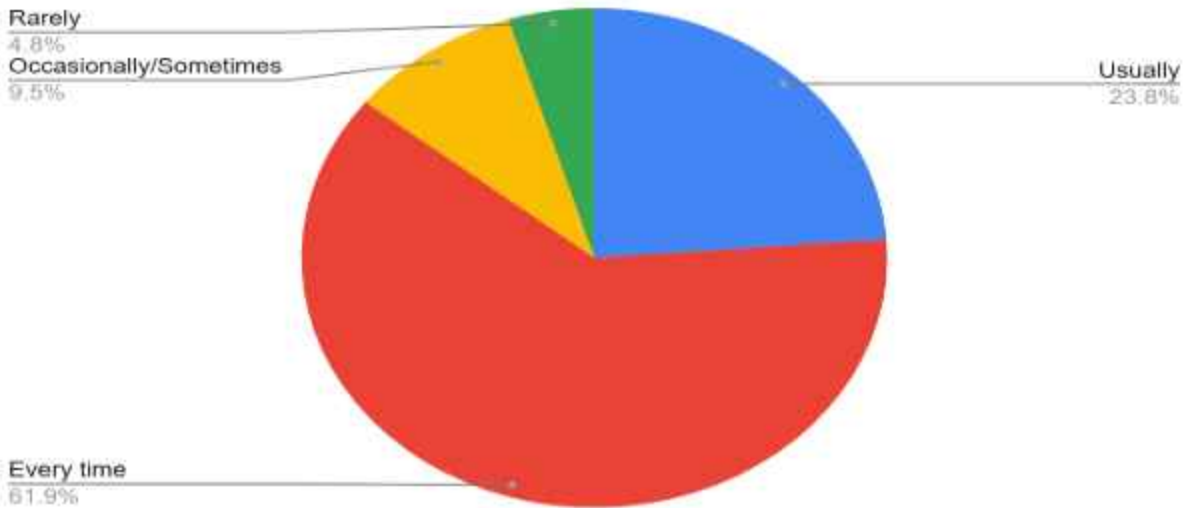

KASTURBA GANDHI DEGREE & PG COLLEGE FOR WOMEN

WEST MARREDPALLY, SECUNDERABAD, TELANGANA - 500026

(Sponsored & Managed Jointly by the Osmania Graduates' Association And The Exhibition Society, Hyderabad)
(Affiliated to Osmania University)

Count of 12. The teachers illustrate the concepts through examples and applications